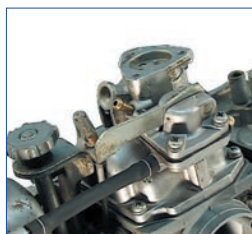

SHOP EQUIPMENT TOOLS

18-0238

18-0239

ACCELERATOR PUMP REBUILD KIT for KZ650/KZ1000

18-2903 *Made in Japan.*

Eight piece kit includes the following parts

- 1 43028-1012 Carb Pump Diaphragm (square)
- 1 43028-1010 Carb Pump Sensor Diaphragm (triangle)
- 1 92081-1137 Carb Pump Sensor Diaphragm Spring
- 1 92081-1139 Carb Pump Diaphragm Spring
- 1 16038-016 Check Valve O-ring
- 1 92037-1123 Check Valve Clamp Spring (clip)
- 1 13042-1004 Check Valve Weight
- 1 92140-1003 Check Valve Ball (steel)

HARD PARTS

KAWASAKI:

KZ650B3/C3/D2	1979
KZ650E1 LTD	1980
KZ650F1	1980
KZ1000A3/A3A/A4 MKII	79-80
KZ1000B3/B4 LTD	79-80
KZ1000C2/C3/C4 Police	79-81
KZ1000E1/E2 Shaft ST	79-80
KZ1000D3 ZiR	1980

CARB & FUEL

ACCELERATOR PUMP REBUILD KITS FOR KEIHIN

HONDA Offroad		YAMAHA Offroad/ATV	
CRF250R	2004	18-0238	WR250 01-12 18-0238
CRF250X	04-06	18-0238	YZ250F 01-12 18-0238
CRF450R	2002	18-0238	YZ426F 01-02 18-0238
CRF450R	03-06	18-0239	WR450 03-11 18-0238
CRF450X	05-07	18-0239	YZ450F 03-09 18-0238
			YFZ450S 04-09 18-0238

KAWASAKI Street

EJ650 W650 Twin 00-02	18-0245
VN800A/B Vulcan 800 95-04	18-0245
VN800C Vulcan 800 Drifter	18-0245
VN1500D/E Vulcan1500 96-98	18-0245
VN1500G Vulcan 1500 Nomad 99-01	18-0245

H-D® ACCELERATOR PUMP REBUILD KIT

Complete diaphragm rebuild kit for all Keihin or CV late model carbs from 1976-2006. The kit can also be used to replace the diaphragm on S&S Super E and G model carbs

18-0586

18-0586 H-D® ACCELERATOR REBUILD KIT.

IGNITION/ELECTRICAL

K&L CARBURETOR CHOKE REPAIR KITS